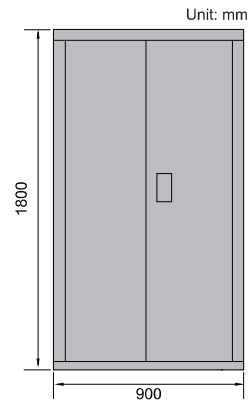

CABINET

7931-90

Code	Description	L×W×H
7931-90	Cabinet	900×450×1800mm

- Each partition can support 150kg